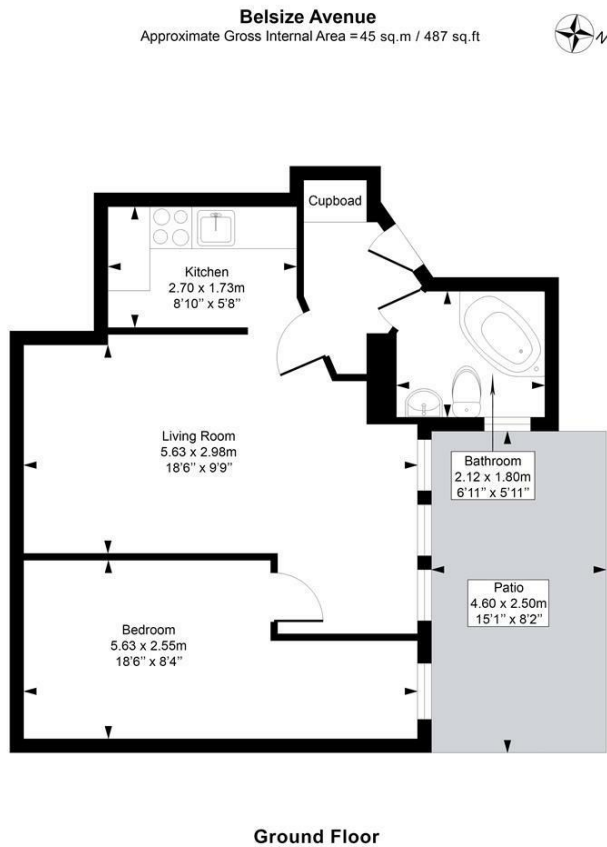

The particulars do not constitute part of an offer or contract. The particulars, including text, photographs and plans, are for the guidance only of prospective purchasers/tenants and must not be relied upon as statements of fact. The descriptions provided therein represent the opinion of the author and whilst given in good faith should not be construed as statements of fact. Nothing in these particulars shall be deemed a statement that the property is in good condition or otherwise or that any services or facilities are in good working order. All measurements are approximate